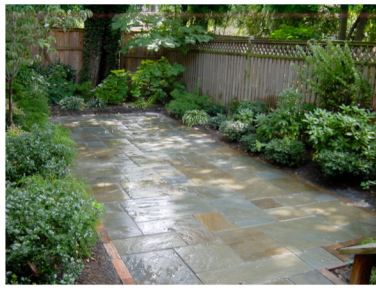

Hakonechloa macra 'Aureola'

590562\Random Rectangular Flagstone on Stonedust

Heuchera Caramel

autumn_fern

IMG_2751

Liriope

Crape Myrtle

stone aggregate

Dry_stacked_wall 1

geranium

dry set irreg walkway

Shrub, Garden Hydrangea

Pennisitum Grass

Japanese-Red-Maple-Bloodgood

Grey_Stone_Aggregate

Azalea_pink